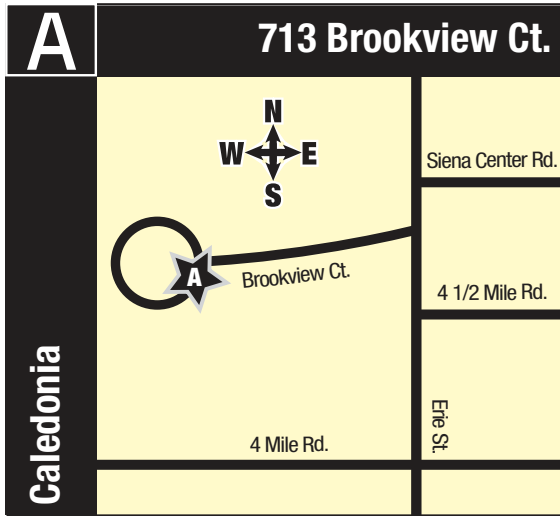

# DRIVING DIRECTIONS

*This subdivision is not on any GPS apps at this time. Please use '5637 Erie St, Racine, WI 53402' as the model address. From this location follow the red Parade signs to the model's location.*

*This subdivision is not on any GPS apps at this time. Please use '4747 Highway 31, Racine, WI 53405' as the model address. From this location follow the red Parade signs to the model's location.*