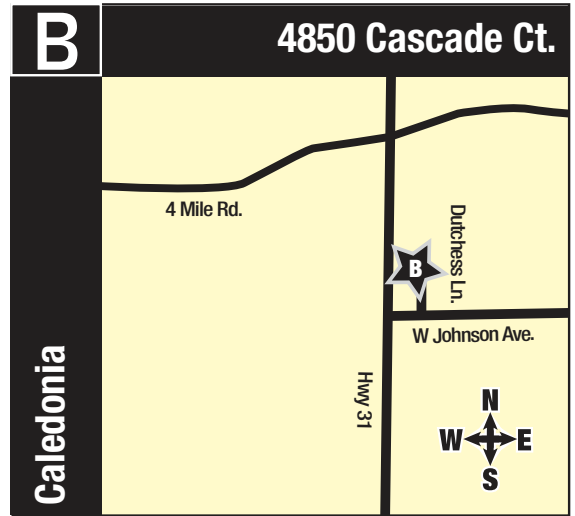

# DRIVING DIRECTIONS

*This subdivision is not on any GPS apps at this time. Please use '5637 Erie St, Racine, WI 53402' as the model address. From this location follow the red Parade signs to the model's location.*

*This subdivision is not on any GPS apps at this time. Please use '4747 Highway 31, Racine, WI 53405' as the model address. From this location follow the red Parade signs to the model's location.*